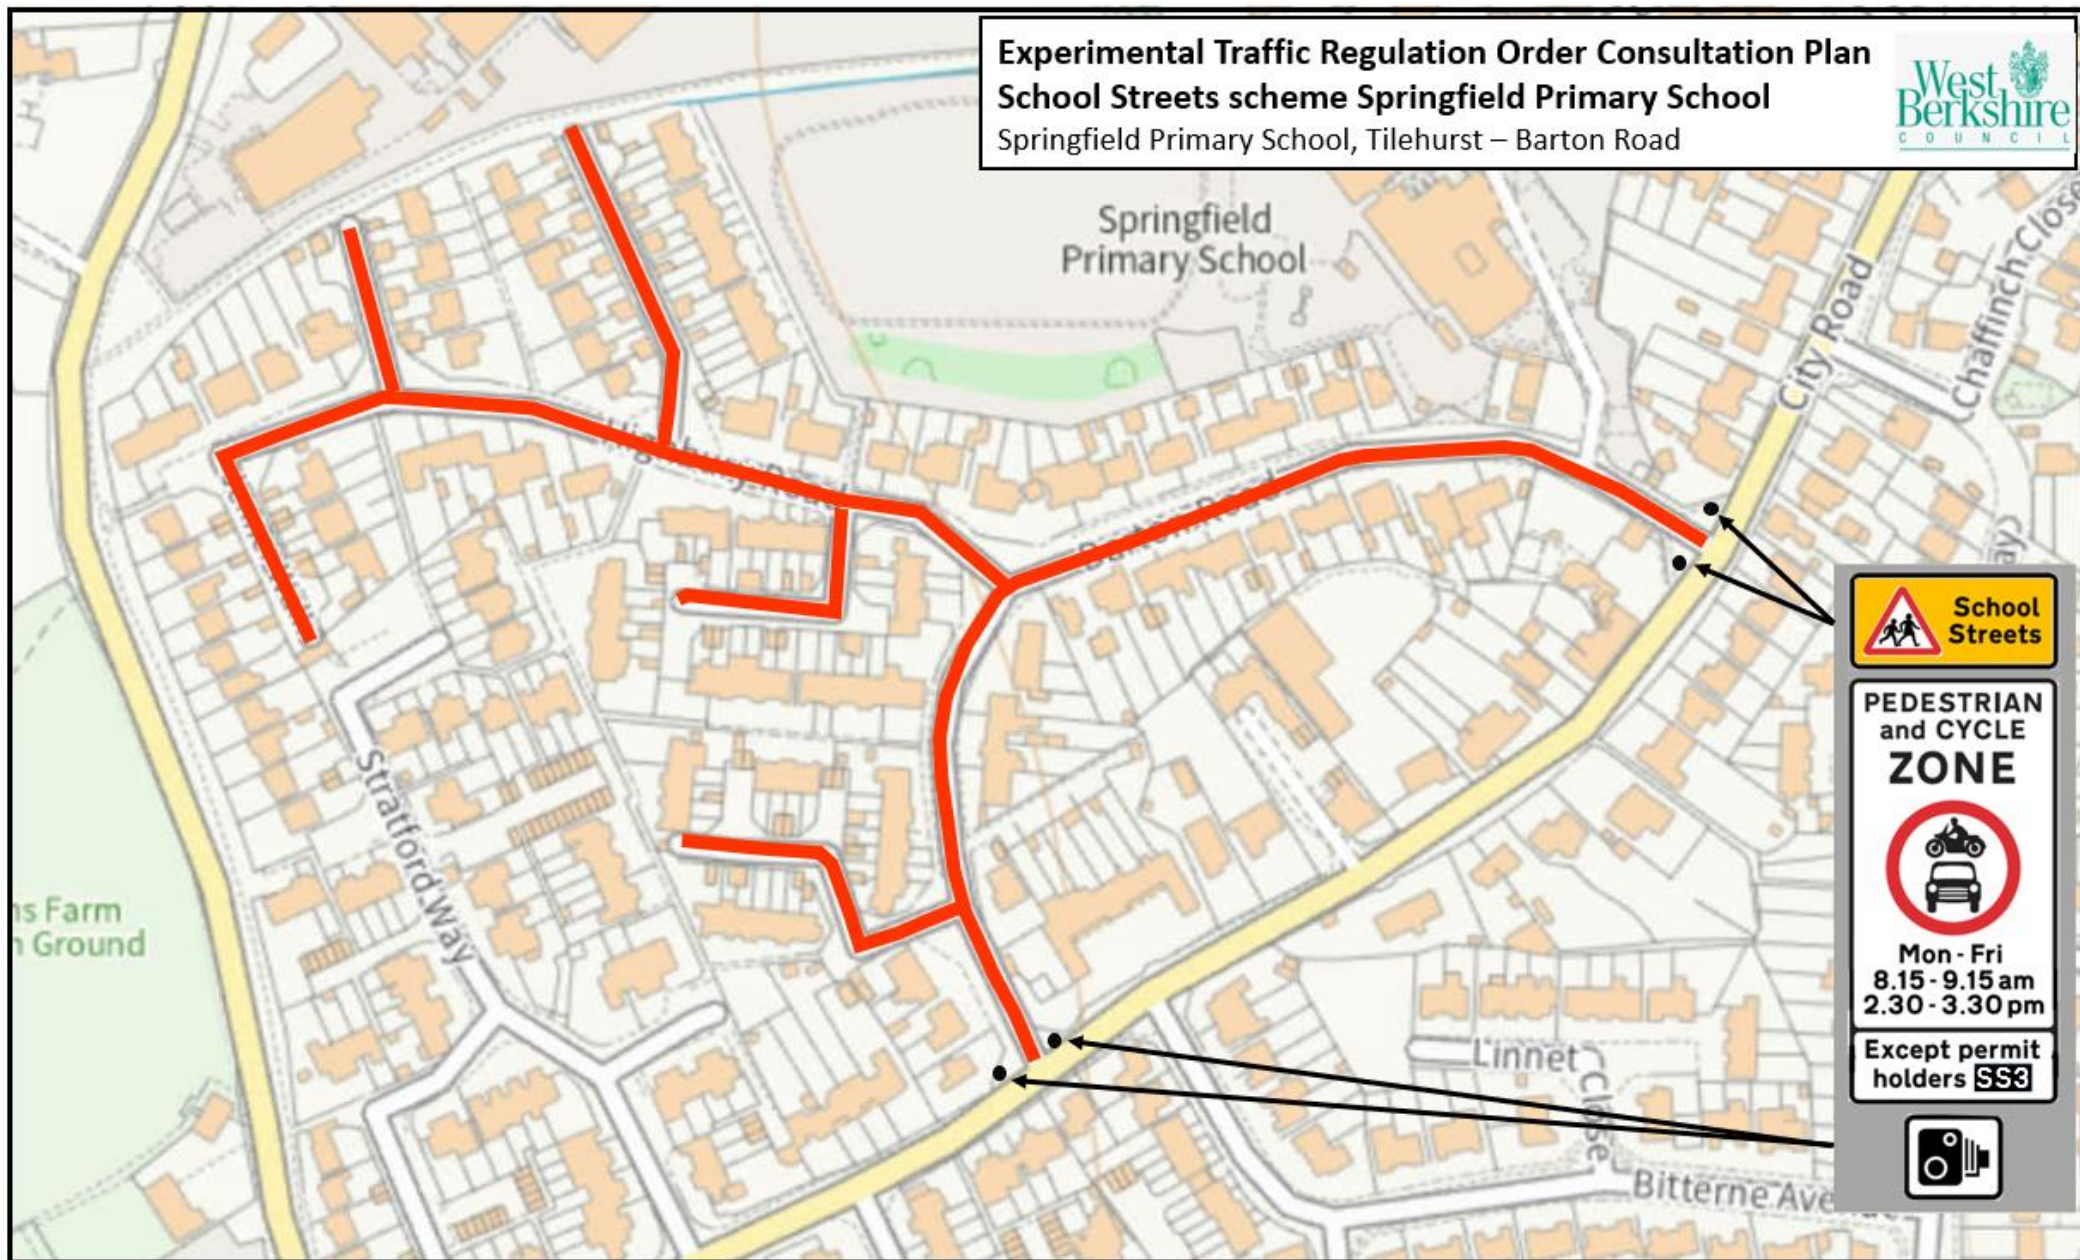

Experimental Traffic Regulation Order Consultation Plan
School Streets scheme Springfield Primary School
Springfield Primary School, Tilehurst – Barton Road

Springfield Primary School

Stratford Way

City Road

Chaffinch Close

Linnet Close

Bitterne Avenue

 **School Streets**

PEDESTRIAN and CYCLE ZONE

Mon - Fri
8.15 - 9.15 am
2.30 - 3.30 pm

Except permit holders 

is Farm Ground